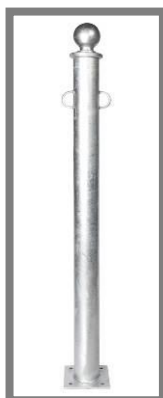

Columbus offers a wide range of washing and grooming area equipment which ought to make your daily work more comfortable.

Tie posts and bars

For bolting on ground or to set in concrete

Water arm

Adjustable water arm including hose, gun and couplings