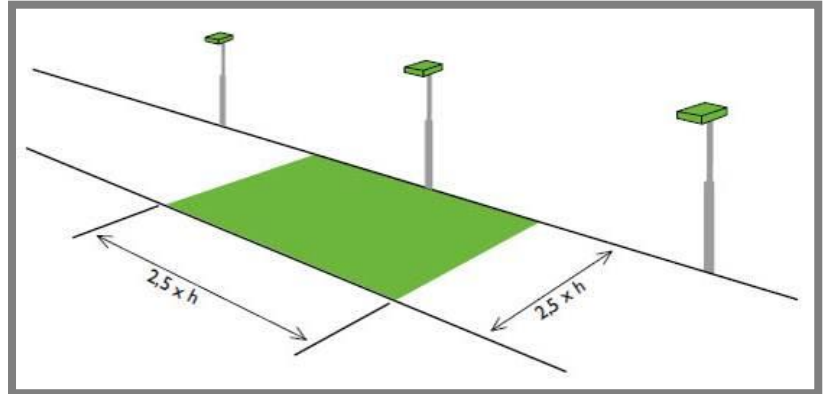

Determine the light pole height based on the situation drawing. The desired illuminance can be reached with the HPI - T plus lamp for training arenas which is delivered with the posts standardly. The SON- T lamps from Phillips are optionally available and are designed for extremely large riding arenas. The enclosed light fitting is suitable for both lamp types.

The pole can be tilted and is delivered in a box with the following dimensions: 3 m x 0,2 m x 0,1m. fitting, lamp, cable and assembly materials are all enclosed in the box. The lower part of the pole needs to be concreted into the ground. After that you can install the pole which will have a final height of approximately 8,5m.

Below you will find examples on how to place the light poles for a 20x40m and a 20x60m outdoor arena.

T= training

P= professionell

OUTDOOR ARENA LIGHTS

Light poles and lamps

Lamp fittings

The fitting consists of a plastic housing with safety glass and can be brought into the desired position using knobs.