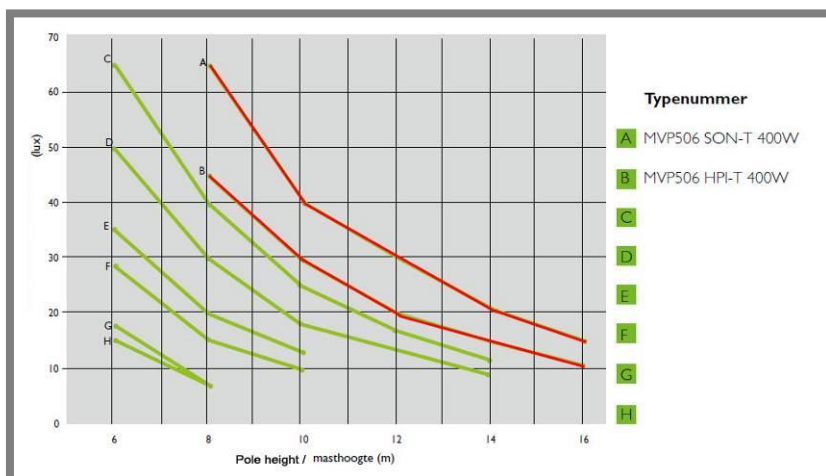

Below you will find examples on how to place the light poles for a 20x40m and a 20x60m outdoor arena.

T= training

P= professionell

OUTDOOR ARENA LIGHTS

Light poles and lamps

Lamp fittings

The fitting consists of a plastic housing with safety glass and can be brought into the desired position using knobs.

Voltage	230 V - 50 Hz lamp
Power	400 W lamp
Fitting	E40 lamp
Current	4.2 A
Colour	smokey grey - white
Weight (kg)	11.9
IP	65

The Philips HPI - T Plus lamps have a life expectancy of 20,000 hours and a colour fastness of 65Ra. Due to this excellent colour rendering, the HPI T lamp reaches a pleasant lighting environment with high visual comfort. Thanks to the 3 tape technology from Philips HPI - T Plus guarantees excellent colour stability throughout the life of the lamp.

Philips SON- T lamps are clear tubular high-pressure sodium lamps, and have a particularly long life expectancy of 30,000 hours.

	HPI-T	SON-T
Lamp power (Watt)	400	400
Lamp base	E40	E40
Colour rendering (Ra)	65	20-39
Colour temperature (Kelvin)	4500	2000
Light current (Lumen)	32000	48000
Average life expectancy (Hours)	20000	30000
Voltage (Volt)	230	230