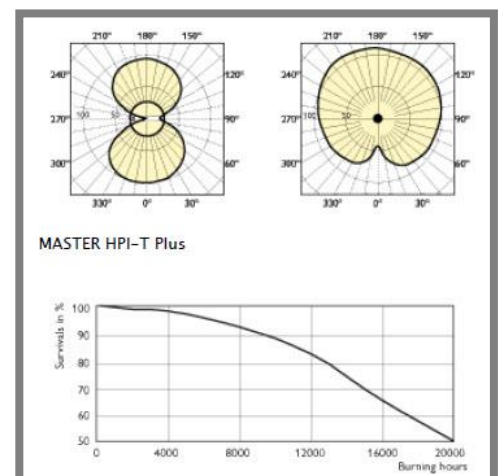

Delivery includes:

Mast includes 4 pieces incl. nuts and bolts, light fitting, 10m cable and manual