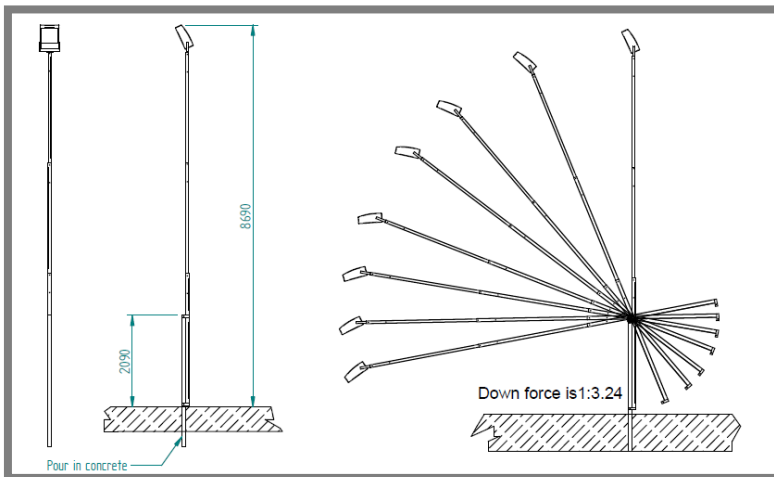

Determine the light pole height based on the situation drawing. The desired illuminance can be reached with the HPI - T plus lamp for training arenas which is delivered with the posts standardly. The SON- T lamps from Phillips are optionally available and are designed for extremely large riding arenas. The enclosed light fitting is suitable for both lamp types.

The pole can be tilted and is delivered in a box with the following dimensions: 3 m x 0,2 m x 0,1m. fitting, lamp, cable and assembly materials are all enclosed in the box. The lower part of the pole needs to be concreted into the ground. After that you can install the pole which will have a final height of approximately 8,5m.

Below you will find examples on how to place the light poles for a 20x40m and a 20x60m outdoor arena.

T= training

P= professionell

OUTDOOR ARENA LIGHTS

Light poles and lamps

Lamp fittings

The fitting consists of a plastic housing with safety glass and can be brought into the desired position using knobs.

Delivery includes:

Mast includes 4 pieces incl. nuts and bolts, light fitting, 10m cable and manual