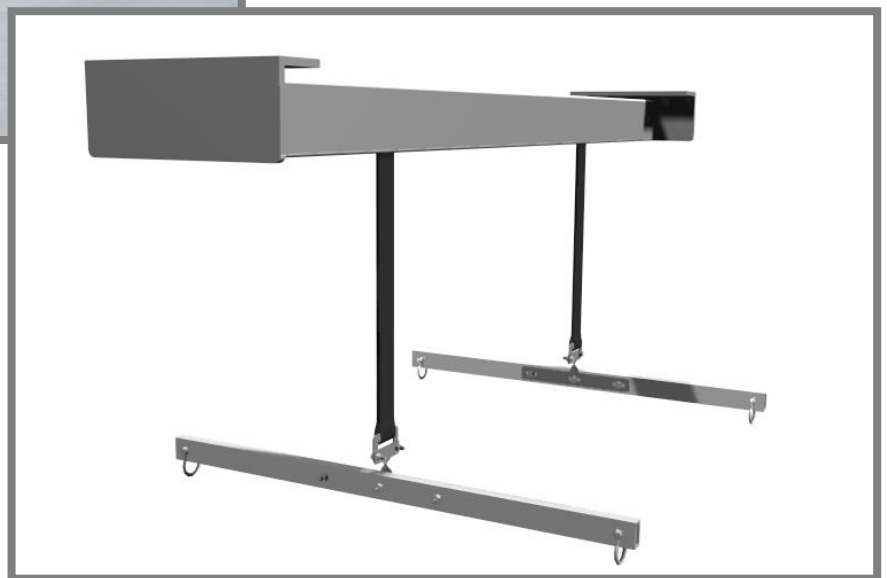

SOLARIUM EXTRAS

Lift

Electronic lifts for horse solariums are ideal, if the same solarium is used for horses with different heights. The lift is also very convenient when horses need to be led through underneath the solarium.

The maximum lift height is 1.5m and the max. Weight that can be lifted either 30kg, 40kg or 60kg.

Items delivered:

- manual
- fittings for ceiling
- Control switch with cable 230V 50Hz
- 10 m cable and plug.
- fittings for solarium

-the right height for every horse and very easy to handle-