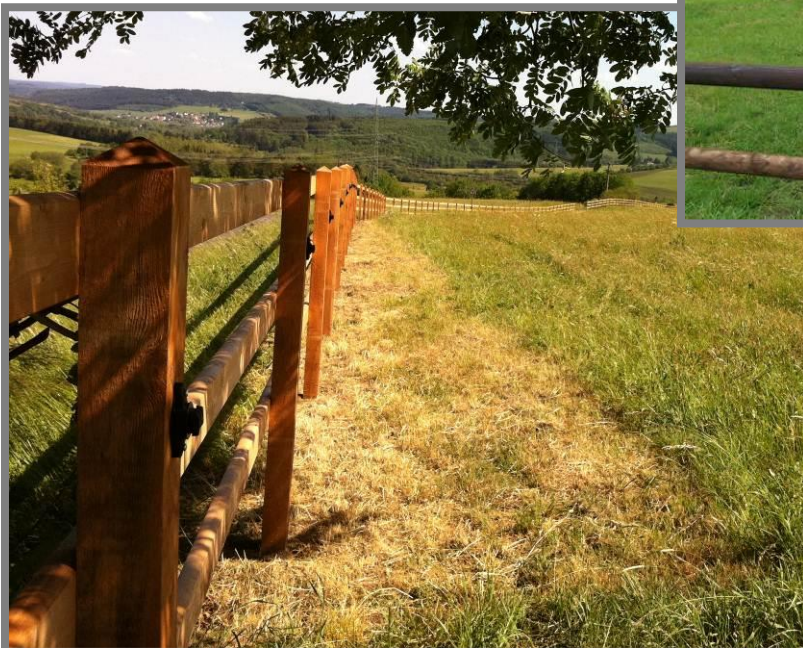

## Wood Fences

Under the name **Country Fence** COLUMBUS offers fences made out of wood which will defy weather conditions for a long time and are low on maintenance.

**Country Fence** is made only out of high quality conifer woods. In order to make the wood more durable it is impregnated under vacuum and high-pressure. This offers the ideal conservation and gives a nice colour to the wood.

With flat or semicircular rails

**Outstandingly suitable for pastures, paddocks, yards and outdoor arenas!**

# Country Fence

## Wood Fences

Due to its natural charisma the COLUMBUS **Country Fence** is a real eye-catcher even in the garden!

For every fencing solution we do have the fitting gates as well. Furthermore, our **Country Fence** can be fantastically combined with our Elektra Raster fences.